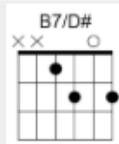

Joe Thomas

Stutter by Joe
Key of C, 86bpm

Verse/Chorus:
Am7 | Am7 | Dm7 | Dm7 |

Bridge:
FM7 | AbM7 | Am7 | Bbadd9/C |
Bm7b5 | Bb9 | Am7 | FM7 |

If I Was Your Man by Joe
95bpm, Capo 1, Key of Ab

GM7 | Em9 | Bm7 | Bm7 |
GM7 | Em7 | Bm7 | [CM7]

Ride With U by Joe
102bpm, F, Capo 5

Am7 | Am7, Dm7 |
Dm7 | Dm7, E7 |

Why Just Be Friends by Joe
102bpm, Capo -1, Key of B

Verse:
Am7 | Em7 | Bm7 | CM7 |

Chorus:
Am7 | Em7 | G7 | CM7 |

Bridge:
CM7 | Am7 | F#m7b5 | B7 |

Jeep by Joe
63bpm, Capo -1, F#

Verse/Chorus:
Am7 | Bm7, Em7 |

Prechorus:
CM7, Em7 | Am7 |

And Then... by Joe
75bpm, Key of C

Dm7 | Am7 |

Wear The Night by Joe
84bpm, Key of G

Verse/Chorus/Bridge:
Am9 | Am7/D | GM7 | E7 |

Prechorus:
Em, B7/D# | D, A/C# | CM7

Lean Into It by Joe
66bpm, Capo 1, Key of Ab

Verse/Prechorus:
Am7, Em7 | Bm7 |

Chorus change instead of Am7:
FM7, Em7 |

Bridge:
BbM7, FM7 | BbM7, Am7 |
AbM7, Cm7/G | FM7, C/G |