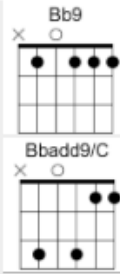

Joe Thomas

Stutter by Joe
Key of C, 86bpm

Verse/Chorus:
Am7 | Am7 | Dm7 | Dm7 |

Bridge:
FM7 | AbM7 | Am7 | Bbadd9/C |
Bm7b5 | Bb9 | Am7 | FM7 |

If I Was Your Man by Joe
95bpm, Capo 1, Key of Ab

GM7 | Em9 | Bm7 | Bm7 |
GM7 | Em7 | Bm7 | [CM7]

Ride With U by Joe
102bpm, F, Capo 5

Am7 | Am7, Dm7 |
Dm7 | Dm7, E7 |

Why Just Be Friends by Joe
102bpm, Capo -1, Key of B

Verse:
Am7 | Em7 | Bm7 | CM7 |

Chorus:
Am7 | Em7 | G7 | CM7 |

Bridge:
CM7 | Am7 | F#m7b5 | B7 |

Jeep by Joe
63bpm, Capo -1, F#

Verse/Chorus:
Am7 | Bm7, Em7 |

Prechorus:
CM7, Em7 | Am7 |

And Then... by Joe
75bpm, Key of C

Dm7 | Am7 |

Wear The Night by Joe
84bpm, Key of G

Verse/Chorus/Bridge:
Am9 | Am7/D | GM7 | E7 |

Prechorus:
Em, B7/D# | D, A/C# | CM7

Lean Into It by Joe
66bpm, Capo 1, Key of Ab

Verse/Prechorus:
Am7, Em7 | Bm7 |

Chorus change instead of Am7:
FM7, Em7 |

Bridge:
BbM7, FM7 | BbM7, Am7 |
AbM7, Cm7/G | FM7, C/G |