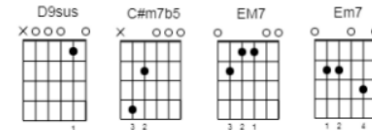

I Hate U

FM13 | Dm11 | Am11 | Am11

Coldest

Capo 1 for orig for both

1: Am9 | Am9 | Am9 | Em9

2: E7 | Am9 | E7 | Am9, F

My Body

V/C: Em7, Bm7, CM7, Em7 | Am7, Bm7 | x 4 (B7 on 4th)

B: Em7, CM9 | F#m7b5, B7 |
Em7, FM7, Em7 | Em7/D, CM7
Bm7, C#m7b5, CM7 | F#m7b5, FM7 |
Em7, FM7 | D9sus, CM7, Em7

I Love U

Capo 2 for orig

Dm/C, Bb/C, Dm/C | C

Wedding Song

V/C: CM7 | Em7 | Bm7 | Em7, D |
2nd | Dm7, G9 |