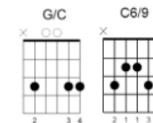

Who Dat

Capo 3 for orig

I/V/C: Dm7, Em7, FM7 | FM7, G, Am7

B: Dm7 | Fm6 | FM7 | Em7b5, A7
Dm9 | Bm7b5, E7 | AM7 | G/B, Em7, Am7

Heartbreaker

Capo 2 for orig

I/V: C6/9 | C6/9 | Gadd9 | Gadd9
C6/9 | C6/9 | Em11 | D/F#, Gadd9 (V:
Gsus2)

C: C9 | C9 | Gsus2 | Gsus2
Am7 | Am7 | Em11 | D/F#, Gsus2

B: C6/9 | C6/9 | Gsus2 | Bb
F | D

Please Don't Go

Capo 3 for orig

V: G/C, C6/9 x 2
Em7, D/E x 2

P: CM9 | CM9 | Em7 | Em7

Other: G/C | G/C | Em7 | Em7