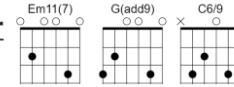

Who Dat

Capo 3 for orig

I/V/C: Dm7, Em7, FM7 | FM7, G, Am7

B: Dm7 | Fm6 | FM7 | Em7b5, A7
Dm9 | Bm7b5, E7 | AM7 | G/B, Em7, Am7

Heartbreaker

Capo 2 for orig

I/V: C6/9 | C6/9 | Gadd9 | Gadd9
C6/9 | C6/9 | Em11 | D/F#, Gadd9 (V:
Gsus2)