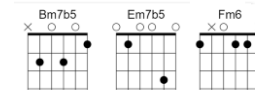

1st passing A7/A#

2nd passing C C/B Am7 E7/G# E7

OMG

Capo 3 for orig

FM7 Am7 Em7 Em7

Be My Holiday

Capo 3 for orig

GM9 320200 CM9

Who Dat

Capo 3 for orig

I/V/C: Dm7, Em7, FM7 | FM7, G, Am7

B: Dm7 | Fm6 | FM7 | Em7b5, A7
Dm9 | Bm7b5, E7 | AM7 | G/B, Em7, Am7

Heartbreaker

Capo 2 for orig

I/V: C6/9 | C6/9 | Gadd9 | Gadd9
C6/9 | C6/9 | Em11 | D/F#, Gadd9 (V:
Gsus2)

B: Em7, CM9 | F#m7b5, B7 |
Em7, FM7, Em7 | Em7/D, CM7
Bm7, C#m7b5, CM7 | F#m7b5, FM7 |
Em7, FM7 | D9sus, CM7, Em7

I Love U

Capo 2 for orig

Dm/C, Bb/C, Dm/C | C

Wedding Song

V/C: CM7 | Em7 | Bm7 | Em7, D |
2nd | Dm7, G9 |