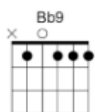

Stutter by Joe
Key of C, 86bpm

Verse/Chorus:
Am7 | Am7 | Dm7 | Dm7 |

Bridge:
FM7 | AbM7 | Am7 | Bbadd9/C |
Bm7b5 | Bb9 | Am7 | FM7 |

If I Was Your Man by Joe
95bpm, Capo 1, Key of Ab

GM7 | Em9 | Bm7 | Bm7 |
GM7 | Em7 | Bm7 | [CM7]

Ride With U by Joe
102bpm, F, Capo 5

Am7 | Am7, Dm7 |
Dm7 | Dm7, E7 |

Why Just Be Friends by Joe
102bpm, Capo -1, Key of B

Verse:
Am7 | Em7 | Bm7 | CM7 |

Chorus:
Am7 | Em7 | G7 | CM7 |

Bridge:
CM7 | Am7 | F#m7b5 | B7 |

Am | G | FM7 | E7 |

Promise by Jagged Edge JD Remix
88bpm, Key of C

FM7 | Em | Em | FM7 |

**Please Don't Turn Me On
by Artful Dodger ft Lifford**
Key Of B, Capo - 1, 130bpm

Em | FM7 | Em7 | Am7, Bm7 |

*Tempo is 65 (half time) in
verses/prechorus/bridge*

Something by Artful Dodger ft Lifford
Key of Bb, Capo 3, 128bpm

Bm7 | Bm7 | CM7 | CM7 |

Optional chords replacements
B9sus4 | B9sus4 | CM9 | CM9 |