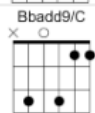

Stutter by Joe
Key of C, 86bpm

Verse/Chorus:
Am7 | Am7 | Dm7 | Dm7 |

Bridge:
FM7 | AbM7 | Am7 | Bbadd9/C |
Bm7b5 | Bb9 | Am7 | FM7 |

If I Was Your Man by Joe
95bpm, Capo 1, Key of Ab

GM7 | Em9 | Bm7 | Bm7 |
GM7 | Em7 | Bm7 | [CM7]

Ride With U by Joe
102bpm, F, Capo 5

Am7 | Am7, Dm7 |
Dm7 | Dm7, E7 |

Why Just Be Friends by Joe
102bpm, Capo -1, Key of B

Verse:
Am7 | Em7 | Bm7 | CM7 |

Chorus:
Am7 | Em7 | G7 | CM7 |

Bridge:
CM7 | Am7 | F#m7b5 | B7 |

Am | G | FM7 | E7 |

Promise by Jagged Edge JD Remix
88bpm, Key of C

FM7 | Em | Em | FM7 |

**Please Don't Turn Me On
by Artful Dodger ft Lifford**
Key Of B, Capo - 1, 130bpm

Em | FM7 | Em7 | Am7, Bm7 |

*Tempo is 65 (half time) in
verses/prechorus/bridge*

Something by Artful Dodger ft Lifford
Key of Bb, Capo 3, 128bpm

Bm7 | Bm7 | CM7 | CM7 |

Optional chords replacements
B9sus4 | B9sus4 | CM9 | CM9 |