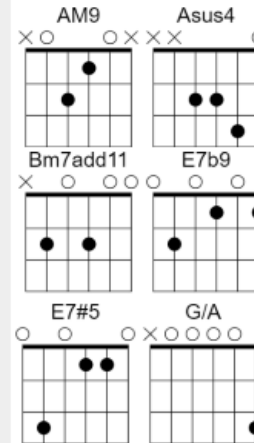

Sisqo / Dru Hill

Thong Song by Sisqo Key of E, Capo 4

Verse:

F | F | Am | Am |

Chorus:

Dm | Dm | Am | Am |

Bridge:

BbM7/A | CM7 | CM7/E | Bbm/F |

Key Change Up 1

Unleash The Dragon by Sisqo Key of B, 96bpm, Capo -1

Am | G | FM7 | E7 |

Beauty

Key of Eb, Capo 3

Verse/Chorus:

Am7, Dm7 | G/B, AM9[E]

Bridge:

Dm7, Dm7/C | Bm7add11, E7#5 |
G/A | AM9, A7 |
Dm7, Dm7/C | Bm7add11, E7b9 |
FM9, Asus4 | Dm7, Dm7/C, Am/E, E7