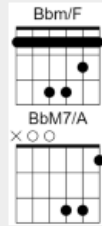

Sisqo / Dru Hill

Thong Song by Sisqo Key of E, Capo 4

Verse:

F | F | Am | Am |

Chorus:

Dm | Dm | Am | Am |

Bridge:

BbM7/A | CM7 | CM7/E | Bbm/F |

Key Change Up 1

Unleash The Dragon by Sisqo Key of B, 96bpm, Capo -1

Am | G | FM7 | E7 |

Beauty

Key of Eb, Capo 3

Verse/Chorus:

Am7, Dm7 | G/B, AM9[E]

Bridge:

F | G7, Am | Dm7, G7 | Dm7 |

Got To Get It by Sisqo

102bpm, Key of Db, Capo 1

Am7 | Am7 | Dm7 | Dm7 |

Your Love Is Incredible by Sisqo

61bpm, Key of A, Capo 2

Em7 | Bm7 |

How Deep Is Your Love by Dru Hill Key of F#, Capo -1

Key of E, Capo -3, 62bpm

Intro:

G(9) | B7sus4, B7 | Em9 | Bm |

Verse:

Em7 | Bm7 | Em7 | Bm7 |
 Em7 | F#m7, Bm7 | Em7 | Am7 |

Chorus:

G(9) | F#m7 | G(9) | Bm7 |
 G(9) | F#m7, Bm7 | Em7, A13 |
 Bm7, E7 | Em7, A7 |